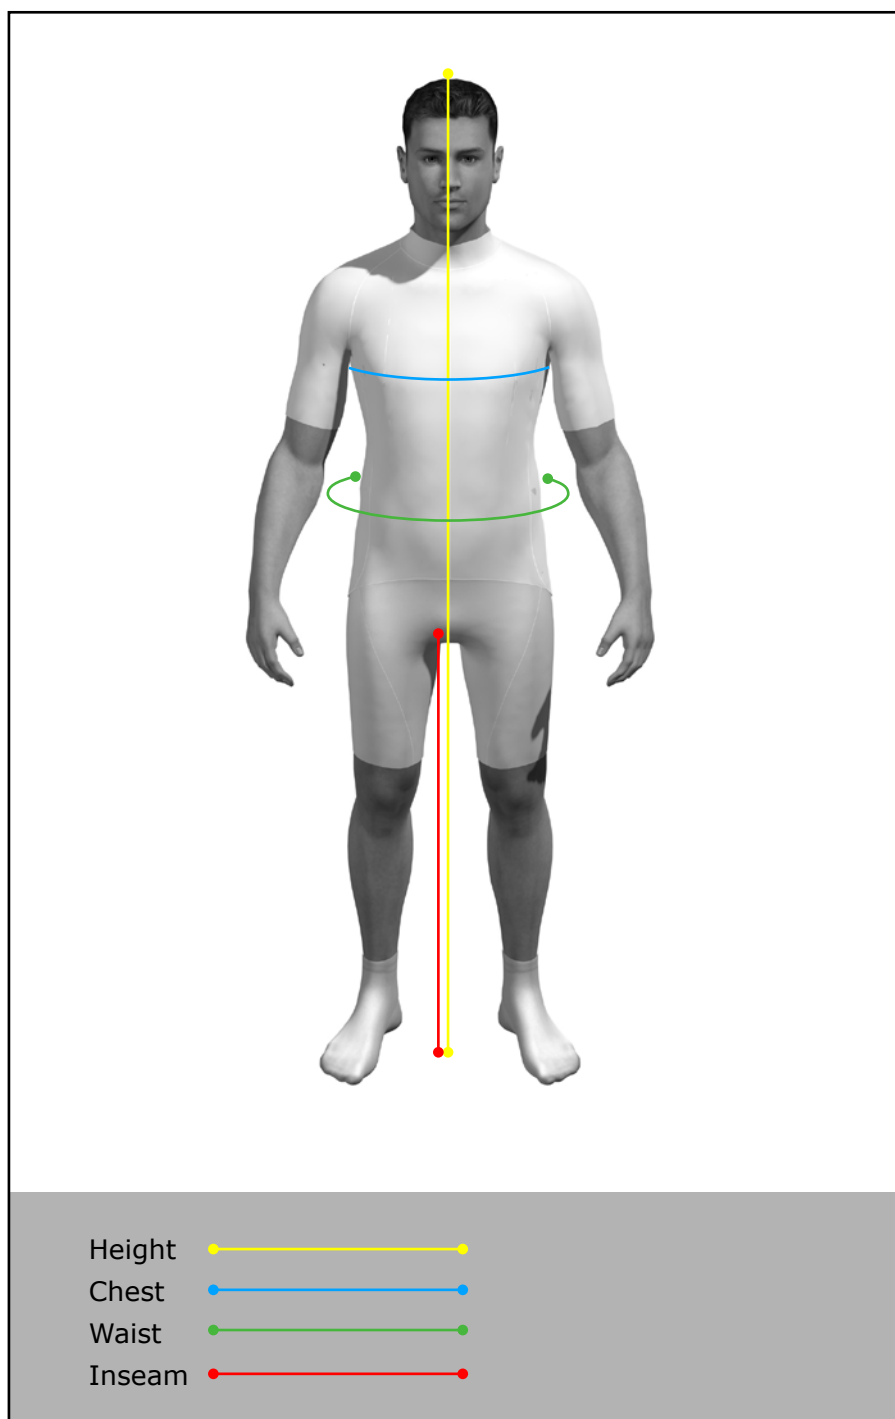

Men's WT Range
Jersey fit

SIZE	XS	S	M	L	XL	XXL
Chest	85-90	90-95	95-100	100-105	105-110	110-115
Waist	89-74	74-79	79-84	84-89	89-94	94-99
Zip length	52	54	56	58	60	62

Men's Classic Range
Jersey fit

SIZE	XS	S	M	L	XL	XXL
Chest	89-94	94-99	99-104	104-109	109-114	114-119
Waist	74-79	79-84	84-89	89-94	94-99	99-104
Zip length	55	57	61	63	65	67

Measuring Guide
Bibshort/Jersey size references

Sample, size M
Taller than average

Sample, size M
Average height

Sample, size M
Shorter than average

Women's WT Range
Jersey fit

SIZE	XS	S	M	L	XL
Chest	80-85	85-90	90-95	95-100	100-105
Waist	84-89	89-94	94-99	99-104	104-109
Zip length	47	50	52	54	56

Women's Classic Range
Jersey fit

SIZE	XS	S	M	L	XL
Chest	81-86	87-90	91-95	96-100	101-105
Waist	64-67	68-72	73-78	79-83	84-87
Zip length	52	54	56	58	60

Measuring Guide

Bibshort/Jersey size references

Sample, size M

Tall, slim build

Sample, size M

Longer upper body

Sample, size M

Shorter upper body