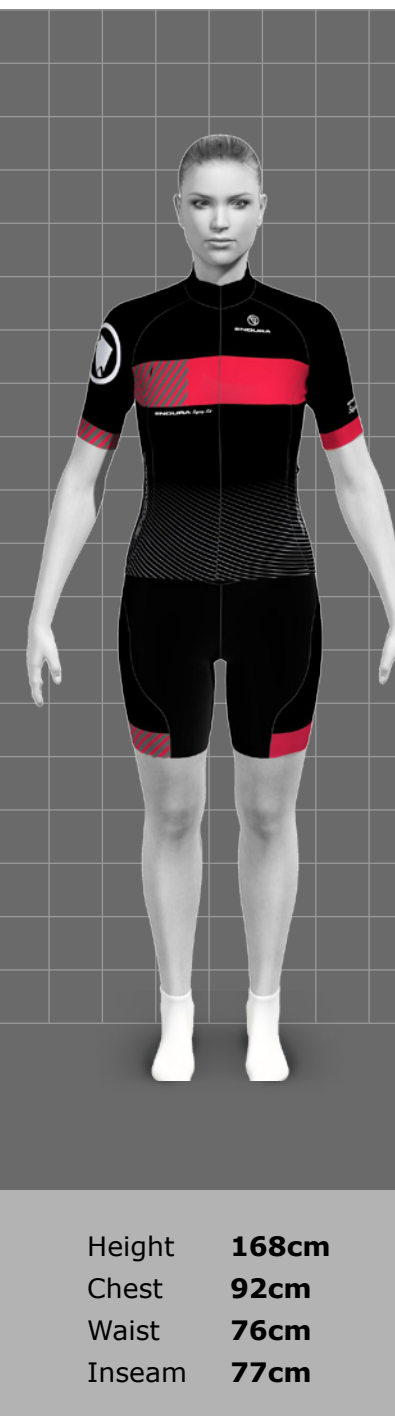

Men's WT Range
Jersey fit

SIZE	XS	S	M	L	XL	XXL
Chest	85-90	90-95	95-100	100-105	105-110	110-115
Waist	89-74	74-79	79-84	84-89	89-94	94-99
Zip length	52	54	56	58	60	62

Men's Classic Range
Jersey fit

SIZE	XS	S	M	L	XL	XXL
Chest	89-94	94-99	99-104	104-109	109-114	114-119
Waist	74-79	79-84	84-89	89-94	94-99	99-104
Zip length	55	57	61	63	65	67

Measuring Guide
Bibshort/Jersey size references

Sample, size M
Taller than average

Sample, size M
Average height

Sample, size M
Shorter than average

Women's WT Range
Jersey fit

SIZE	XS	S	M	L	XL
Chest	80-85	85-90	90-95	95-100	100-105
Waist	84-89	89-94	94-99	99-104	104-109
Zip length	47	50	52	54	56

Women's Classic Range
Jersey fit

SIZE	XS	S	M	L	XL
Chest	81-86	87-90	91-95	96-100	101-105
Waist	64-67	68-72	73-78	79-83	84-87
Zip length	52	54	56	58	60

Measuring Guide

Bibshort/Jersey size references

Sample, size M

Tall, slim build

Sample, size M

Longer upper body

Sample, size M

Shorter upper body