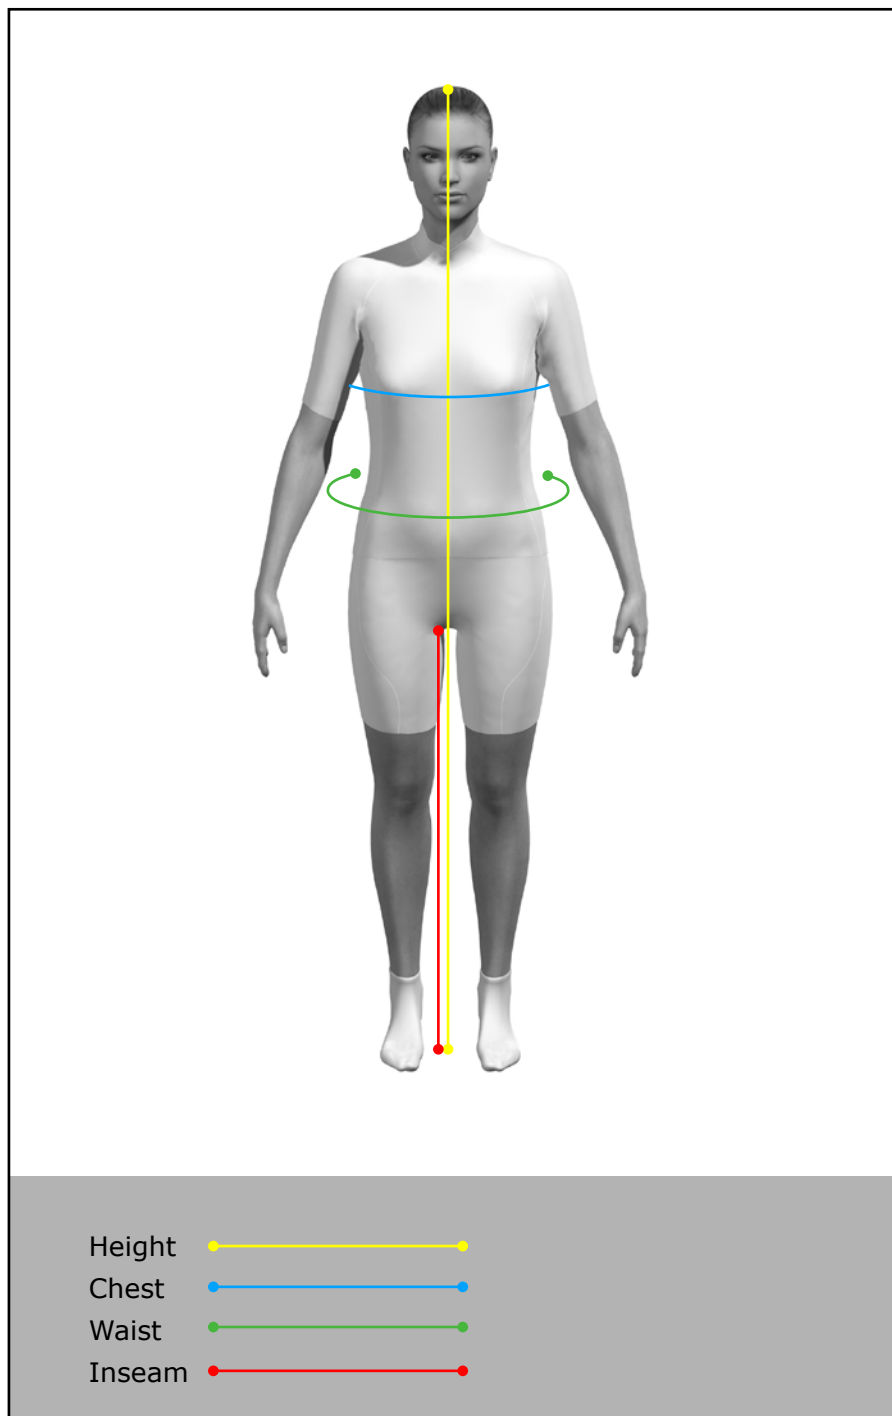

Men's WT Range
Jersey fit

SIZE	XS	S	M	L	XL	XXL
Chest	85-90	90-95	95-100	100-105	105-110	110-115
Waist	89-74	74-79	79-84	84-89	89-94	94-99
Zip length	52	54	56	58	60	62

Men's Classic Range
Jersey fit

SIZE	XS	S	M	L	XL	XXL
Chest	89-94	94-99	99-104	104-109	109-114	114-119
Waist	74-79	79-84	84-89	89-94	94-99	99-104
Zip length	55	57	61	63	65	67

Measuring Guide
Bibshort/Jersey size references

Sample, size M
Taller than average

Sample, size M
Average height

Sample, size M
Shorter than average

Women's WT Range
Jersey fit

SIZE	XS	S	M	L	XL
Chest	80-85	85-90	90-95	95-100	100-105
Waist	84-89	89-94	94-99	99-104	104-109
Zip length	47	50	52	54	56

Women's Classic Range
Jersey fit

SIZE	XS	S	M	L	XL
Chest	81-86	87-90	91-95	96-100	101-105
Waist	64-67	68-72	73-78	79-83	84-87
Zip length	52	54	56	58	60

Measuring Guide

Bibshort/Jersey size references

Sample, size M

Tall, slim build

Sample, size M

Longer upper body

Sample, size M

Shorter upper body